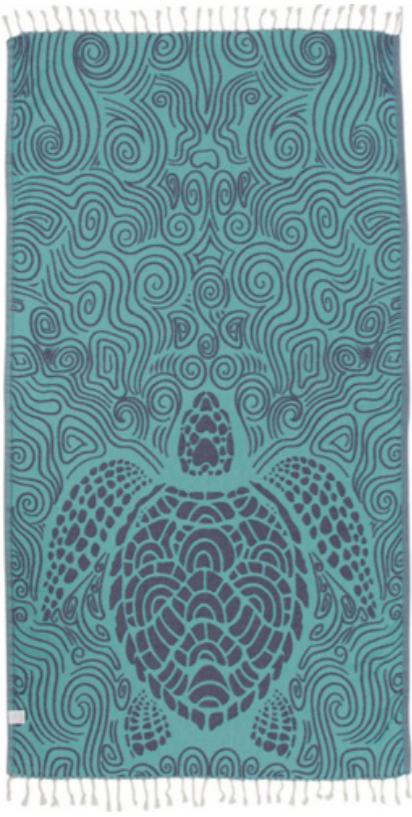

SAND CLOUD

GIVE THE GIFT THAT GIVES BACK!

Sand Cloud makes the perfect gift for any time of year. Add your logo for a gift they will remember.

Minimum Order Quantity is 50

Sand Cloud Swirl Turtle Towel - Mint Green
WSFTOW0124MNTRG
MSRP: \$48.00

Sand Cloud Naples Towel
CGS22TOW009NVYRG
MSRP: \$50.00

Sand Cloud Hampton Towel
CGS22TOW001MLTRG
MSRP: \$50.00

Sand Cloud Taino Turtle Towel - Natural
WSS24TOW013NATLG
MSRP: \$70.00

Sand Cloud Clearwater Towel
CGS22TOW011NVYLG
MSRP: \$70.00

Sand Cloud Whale Shark XL Towel - Sunflower
WSS24TOW021SUNXL
MSRP: \$80.00

Reach out to your dedicated sales rep for more information and to place an order today!