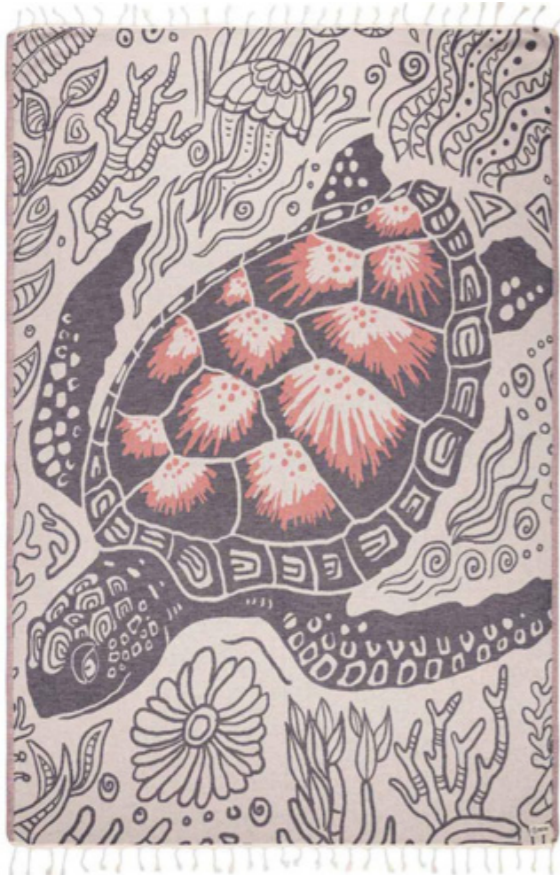

SAND CLOUD

GIVE THE GIFT THAT GIVES BACK!

Sand Cloud makes the perfect gift for any time of year. Add your logo for a gift they will remember.

Minimum Order Quantity is 50

Sand Cloud Swirl Turtle Towel - Mint Green
WSFTOW0124MNTRG
MSRP: \$48.00

Sand Cloud Naples Towel
CGS22TOW009NVYRG
MSRP: \$50.00

Sand Cloud Hampton Towel
CGS22TOW001MLTRG
MSRP: \$50.00

Sand Cloud Taino Turtle Towel - Natural
WSS24TOW013NATLG
MSRP: \$70.00

Sand Cloud Clearwater Towel
CGS22TOW011NVYLG
MSRP: \$70.00

Sand Cloud Whale Shark XL Towel - Sunflower
WSS24TOW021SUNXL
MSRP: \$80.00

Reach out to your dedicated sales rep for more information and to place an order today!