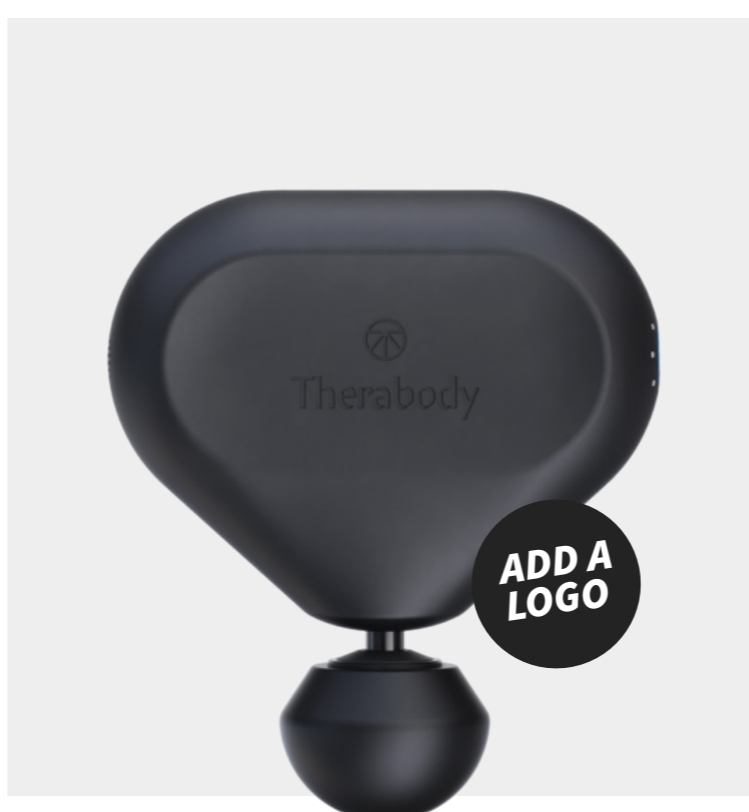

TOP MARGINS ON THESE BEST SELLERS!

Reach out to your dedicated sales rep for more information and to place an order today!

 twelvesouth

TWELVE SOUTH AIRFLY SE
WHITE
SKU: TS-2259
MSRP: \$34.99

 amazon

AMAZON ECHO POP SPEAKER (GEN 1)
CHARCOAL
SKU: B09WKNK39JN
MSRP: \$39.99

 BRÜMATE

BRUMATE ERA 40OZ STRAW TUMBLER
MATTE BLACK
SKU: DWER40MBK
MSRP: \$44.99

 STANLEY

STANLEY THE QUENCHER H2.0
FLOWSTATE TUMBLER 40OZ ASH
SKU: 10-11673-060
MSRP: \$45.00

 KENDRA SCOTT

KENDRA SCOTT FERN PENDANT
NECKLACE IN ROSE GOLD
SKU: 4217715885
MSRP: \$50.00

 peak design

PEAK DESIGN SMALL TECH POUCH
SKU: BTP-S-BK-1
MSRP: \$59.95

 Ray-Ban

RAY-BAN ORIGINAL
AVIATOR SUNGLASSES
SKU: 0RB3025-L0205/58
MSRP: \$180.00

 Therabody

THERABODY THERAGUN
MINI 2.0 BLACK
SKU: TG02015-01
MSRP: \$199.00

 BANG & OLUFSEN

BANG & OLUFSEN BEOSOUND
EXPLORE SPEAKER
BLACK ANTHRACITE
SKU: 1626000
MSRP: \$249.00