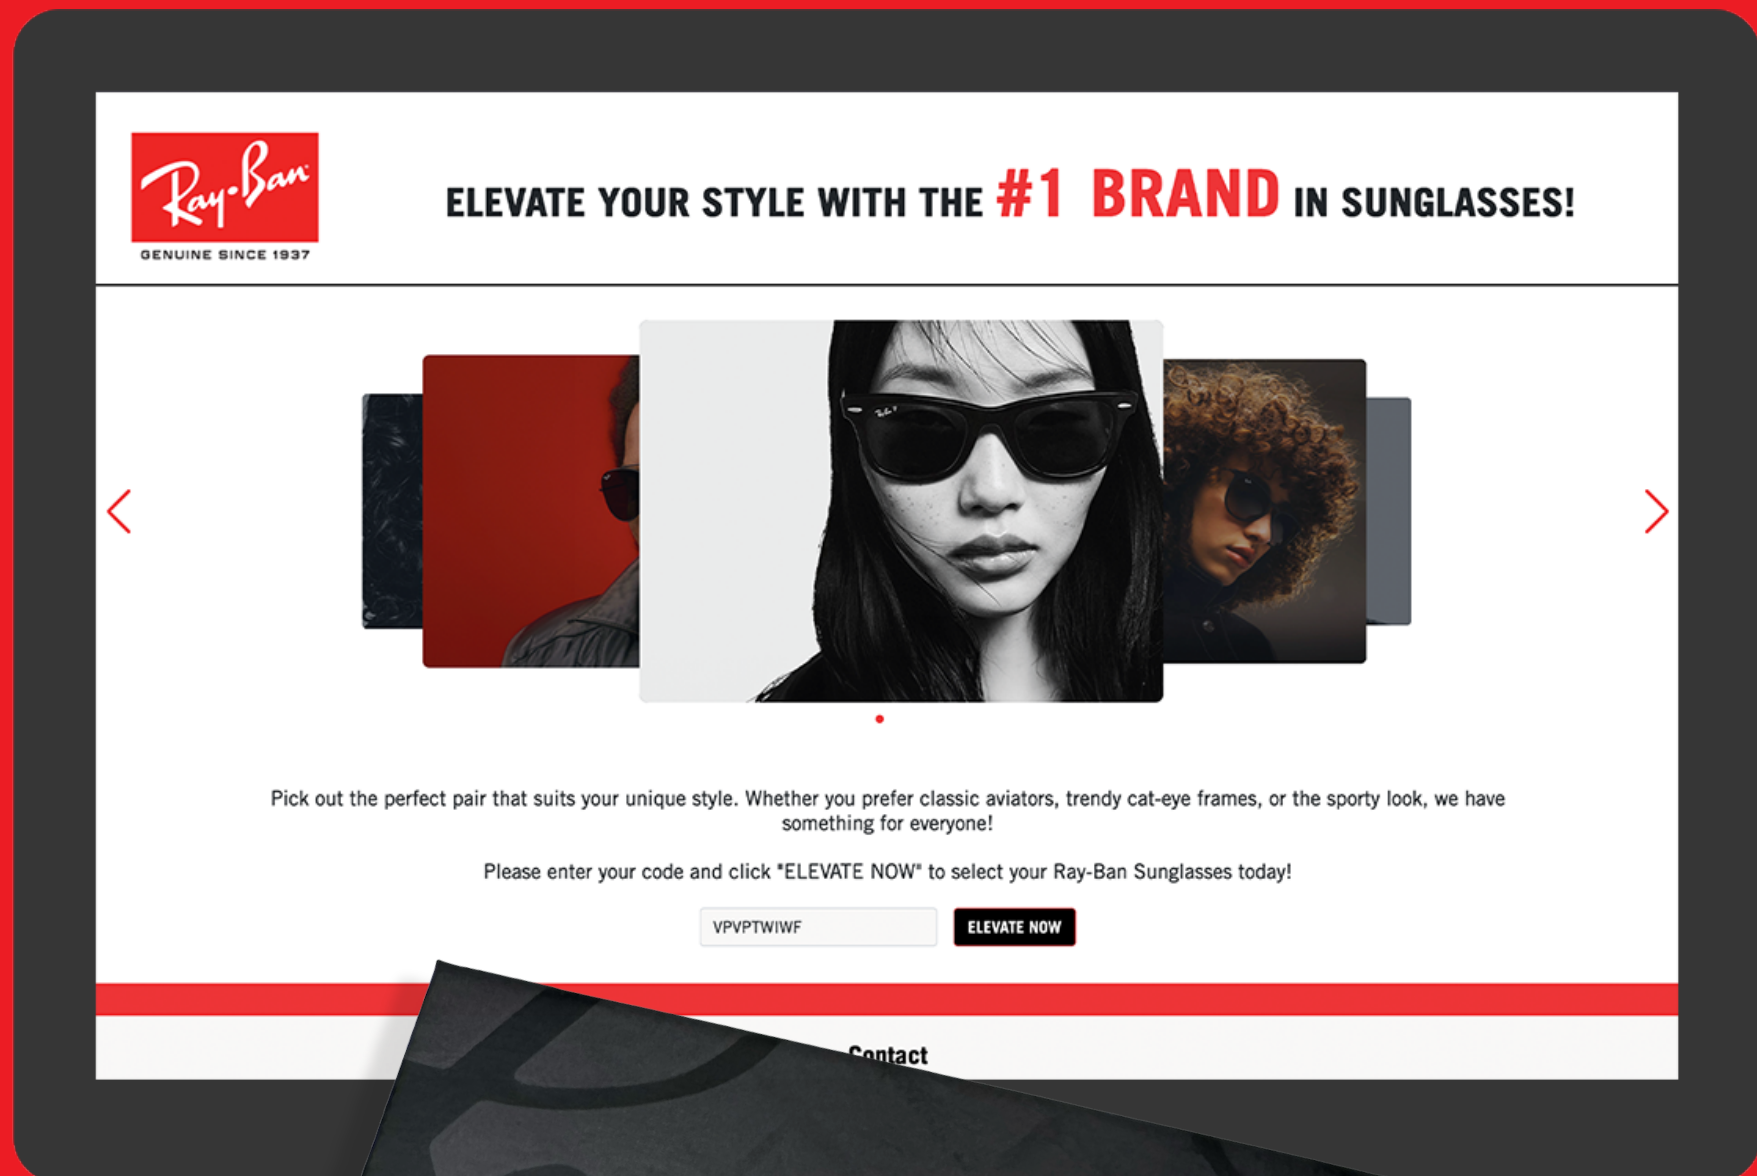

GENUINE SINCE 1937

RAY-BAN / ICON · CARD

LOG IN.
SELECT.
REDEEM.
IT'S THAT EASY

HOW DOES IT WORK?

The Ray-Ban Icon Card allows you to give the #1 Brand in Sunglasses.

- Secure website
- User-friendly shopping experience
- Gift shipped to your recipient
- Digital redemption codes OR a physical redemption card with a cardholder
- Add a logo to the redemption card
- Card and cardholder ship directly to your recipient