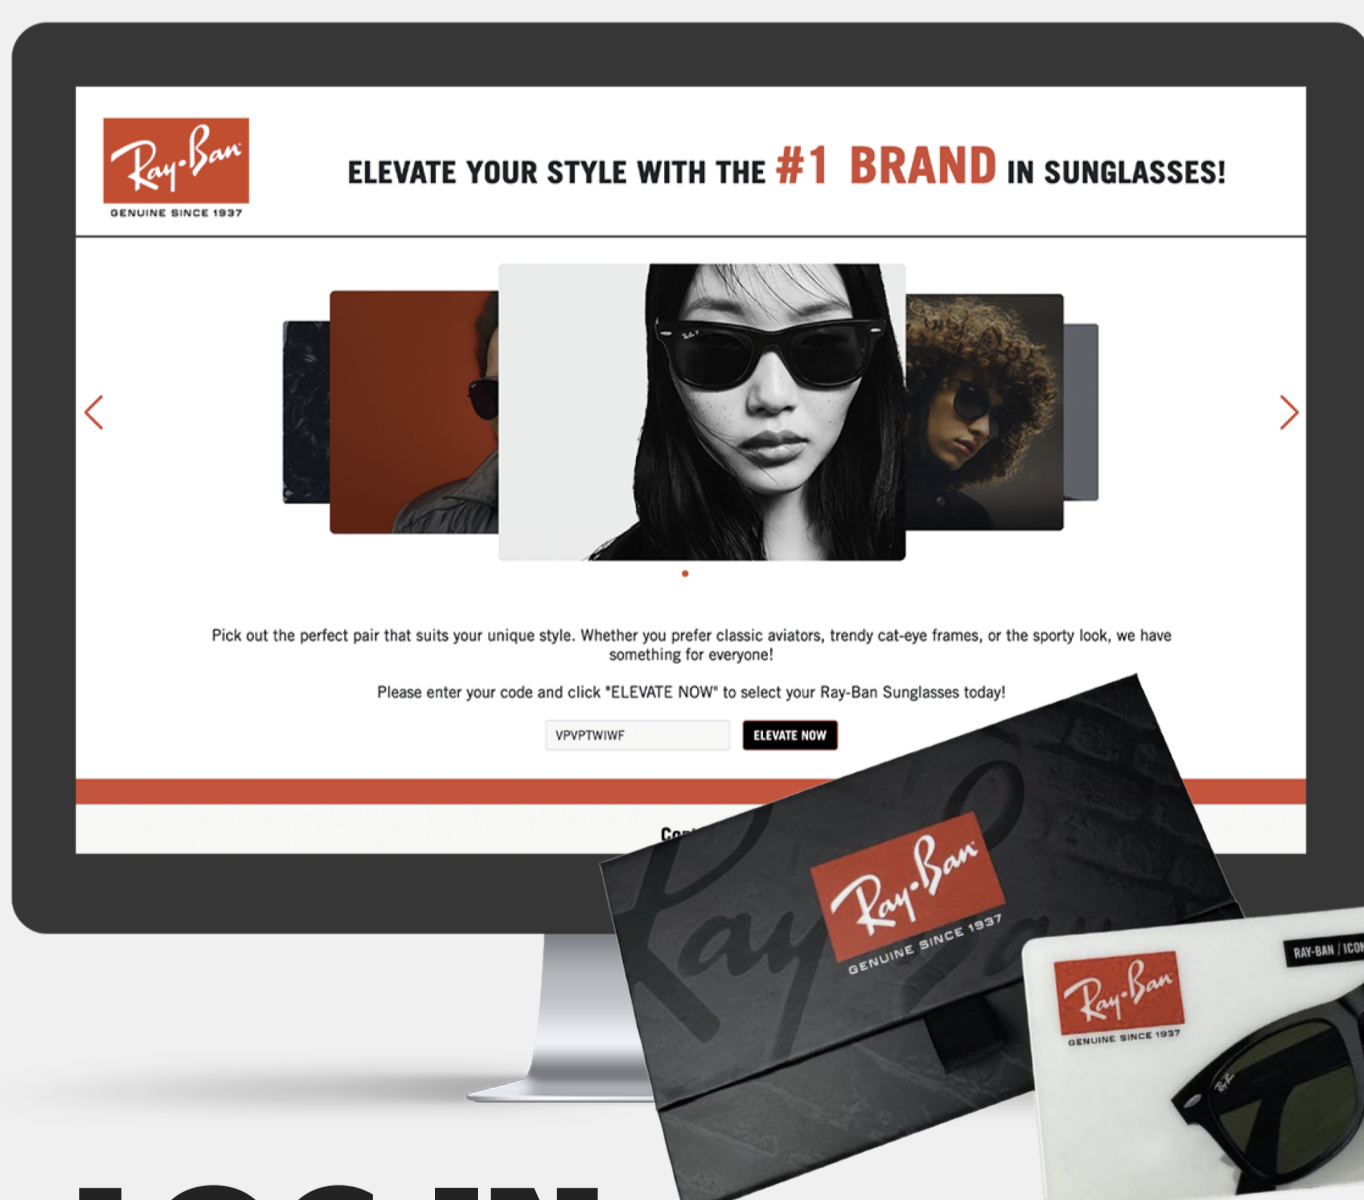

RAY-BAN / ICON · CARD

**LOG IN.
SELECT.
REDEEM.**

It's That Easy

Want to learn more?

Reach out to your dedicated Sales Rep for a quote or with any questions.